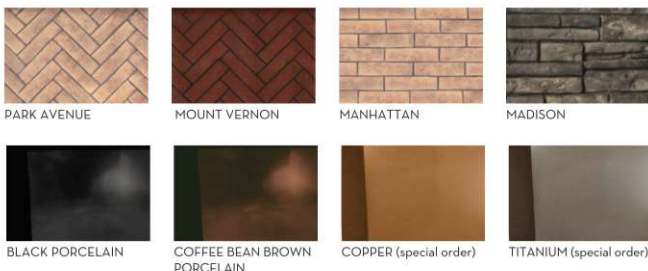

FIREBOX PANEL OPTIONS