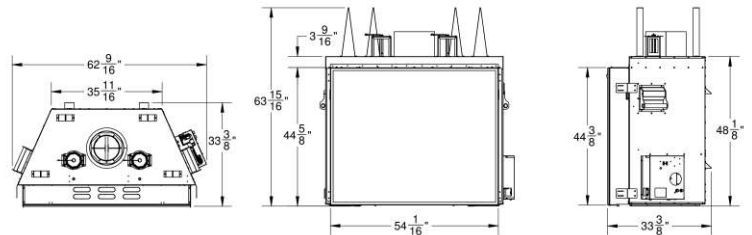

PRODUCT FEATURES

- Clean Face with huge ceramic disappearing glass
- Flush Hearth for authentic look of a wood burning fire
- Create your perfect fire inside the firebox with Design-A-Fire
- Integrated Micro-Mesh Safety Screen
- Overhead LED Interior Lighting
- Natural gas or propane
- Battery back-up to operate during power outages
- Versatile Installation up to 66 feet from an exterior wall with optional power venting
- Superior materials and construction
- Full integration with Smart Home Control Systems
- Total square inches of viewing area: 2032
- BTU Input NG/LP: 84,000 high, 59,000/66,000 low
- Efficiency 38.5% (Based on CPSCA P.4.1-15)

Please note: Due to elevation and fuel type, flame characteristics may not be exactly as shown.

FIREBOX PANEL OPTIONS

DIMENSIONS (SERIES D)

Weight: 662 lbs.

BURNER OPTIONS